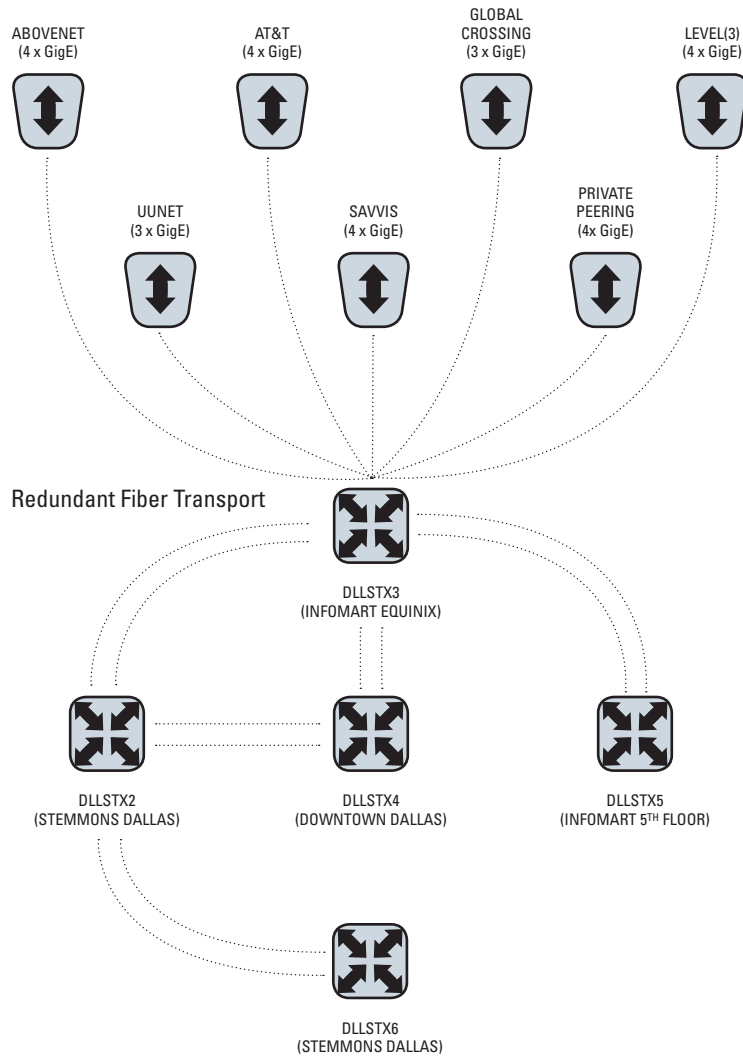

At-A-Glance

NETWORK OVERVIEW

INFRASTRUCTURE DETAILS

FEATURES

- Top tier providers
- Fewer hops
- Less latency
- Redundant fiber network

NETWORK

- Cisco Certified Network
- Cisco 6500 series distribution routing switched
- Cisco 6500 series aggregation switches for customer access
- Juniper and Foundry border routers
- 100% uptime SLA for:
 - Enterprise/Colocation
 - Focus Series
 - Total Control
- 99% uptime SLA for:
 - Server Matrix
 - Insomnia365

BUILDING FIBER

- SBC
- Time Warner
- XO Communications
- MCI
- Looking Glass
- Broadwing

BACKBONE CARRIERS

Direct Fiber

- AboveNet 4x Gbps
- AT&T 4 x Gbps
- Global Crossing 3 x Gbps
- Level(3) 4 x Gbps
- UUnet 3 x Gbps
- Savvis 4 x Gbps
- Private Peering 4 x Gbps

ACCESS

T3 and T1 access at D2 Datacenter

- EPGN
- SBC
- Time Warner
- XO
- MCI